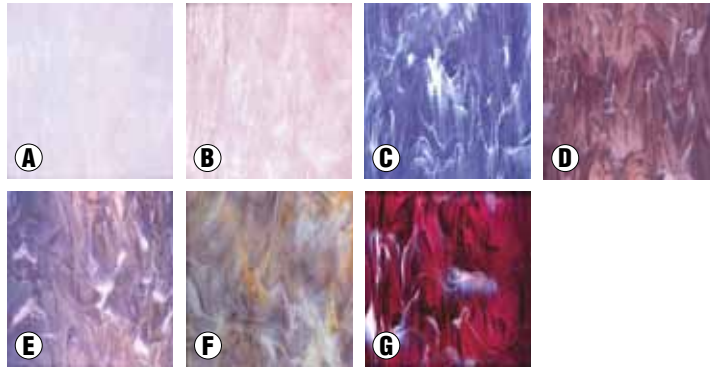

## Blues (continued)

Order Your In-Stock Glass at [DelphiGlass.com](http://DelphiGlass.com) for Fast Shipping

ITEM#	DESCRIPTION	AVAILABILITY
A. S3392	Light Blue and White Wispy	Pre-Order
B. S134H	Medium Blue Transparent Hammered	Pre-Order
C. S3376	Dark Blue and White Translucent	Pre-Order
D. S3396	Dark Blue and White Wispy	Pre-Order
E. S83896	Navy Blue and White Wispy	Pre-Order
F. S83894	Steel Blue and White Wispy	Pre-Order

## Purples

ITEM#	DESCRIPTION	AVAILABILITY
A. S84371	Pale Lavender and White Translucent	Pre-Order
B. S3471	Pale Purple and White Translucent	Pre-Order
C. S84392	Grape and White Wispy	In-Stock
D. S3492	Light Purple and White Wispy	Pre-Order
E. S83492	Violet and White Wispy	Pre-Order
F. S6417	Purple, Amber and White Translucent	Pre-Order
G. S3496	Dark Purple and White Wispy	In-Stock

## Grays

ITEM#	DESCRIPTION	AVAILABILITY
A. S3852	White and Light Gray Opal	Pre-Order
B. S3891	Pale Gray and White Wispy	Pre-Order
C. S3872	Gray and White Translucent	Pre-Order