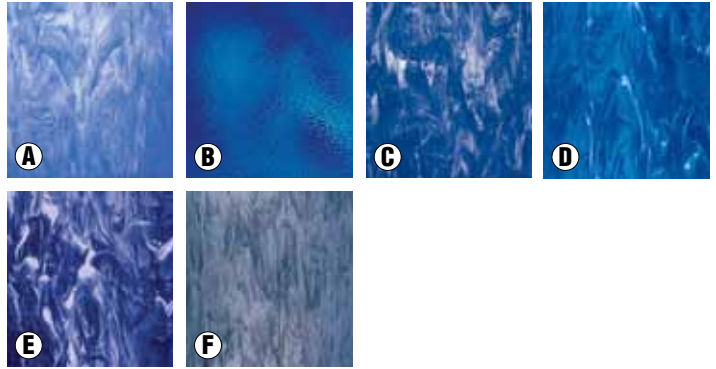

## Blues (continued)

Order Your In-Stock Glass at [DelphiGlass.com](http://DelphiGlass.com) for Fast Shipping

ITEM#	DESCRIPTION	AVAILABILITY
A. S3392	Light Blue and White Wispy	Pre-Order
B. S134H	Medium Blue Transparent Hammered	Pre-Order
C. S3376	Dark Blue and White Translucent	Pre-Order
D. S3396	Dark Blue and White Wispy	Pre-Order
E. S83896	Navy Blue and White Wispy	Pre-Order
F. S83894	Steel Blue and White Wispy	Pre-Order