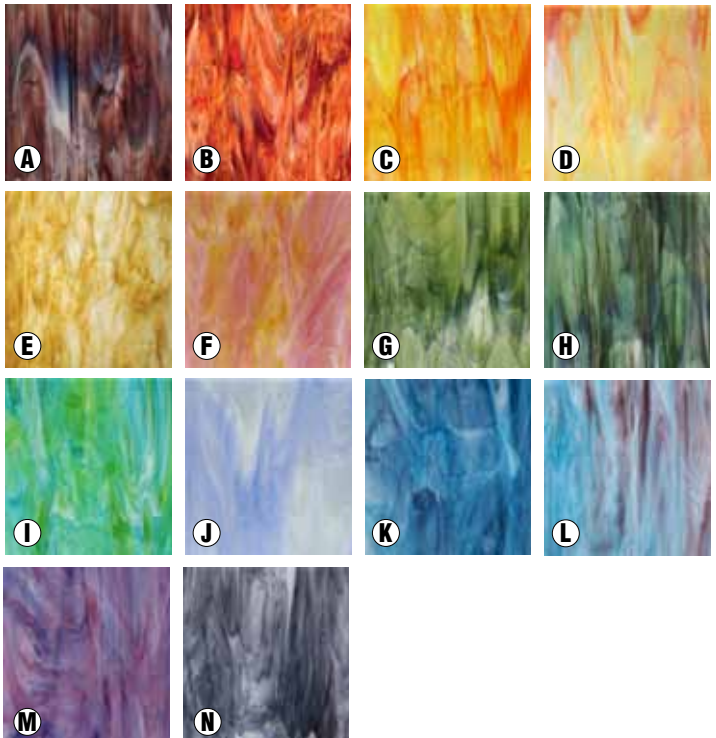

## Blues (continued)

Order Your In-Stock Glass at [DelphiGlass.com](http://DelphiGlass.com) for Fast Shipping

ITEM#	DESCRIPTION	AVAILABILITY
A. S3392	Light Blue and White Wispy	Pre-Order
B. S134H	Medium Blue Transparent Hammered	Pre-Order
C. S3376	Dark Blue and White Translucent	Pre-Order
D. S3396	Dark Blue and White Wispy	Pre-Order
E. S83896	Navy Blue and White Wispy	Pre-Order
F. S83894	Steel Blue and White Wispy	Pre-Order

## Purples

ITEM#	DESCRIPTION	AVAILABILITY
A. S84371	Pale Lavender and White Translucent	Pre-Order
B. S3471	Pale Purple and White Translucent	Pre-Order
C. S84392	Grape and White Wispy	In-Stock
D. S3492	Light Purple and White Wispy	Pre-Order
E. S83492	Violet and White Wispy	Pre-Order
F. S6417	Purple, Amber and White Translucent	Pre-Order
G. S3496	Dark Purple and White Wispy	In-Stock

## Grays

ITEM#	DESCRIPTION	AVAILABILITY
A. S3852	White and Light Gray Opal	Pre-Order
B. S3891	Pale Gray and White Wispy	Pre-Order
C. S3872	Gray and White Translucent	Pre-Order

## Pearl Opals

ITEM#	DESCRIPTION	AVAILABILITY
A. S60585	Sierra Red: Clear, White, Burgundy	In-Stock
B. S605183	Autumn Flame: Clear, White, Ruby Red	Pre-Order
C. S607683	Inferno: Clear, White, Orange, Yellow	Pre-Order
D. S606783	Mimosa: Clear, White, Lemon, Orange	Pre-Order
E. S601183	Golden Honey: Clear, Amber	Pre-Order
F. S606981	Harmony: Clear, White, Pink, Yellow	Pre-Order
G. S602282	Congo: Clear, White, Olive, Moss	Pre-Order
H. S602186	Rain Forest: Clear, White, Green, Brown	In-Stock
I. S602383	Aqua Lime: Clear, White, Aqua, Lime	Pre-Order
J. S60381	Blue Skies: Clear, White, Light Blue	Pre-Order
K. S603383	Blue Yonder: Clear, White, Navy, Aqua	In-Stock
L. S603483	Aqua Rose: Clear, White, Aqua, Rose	In-Stock
M. S609386	Indigo Pink: Clear, White, Indigo, Pink	In-Stock
N. S60098	Thunderhead: Clear, White, Black	Pre-Order