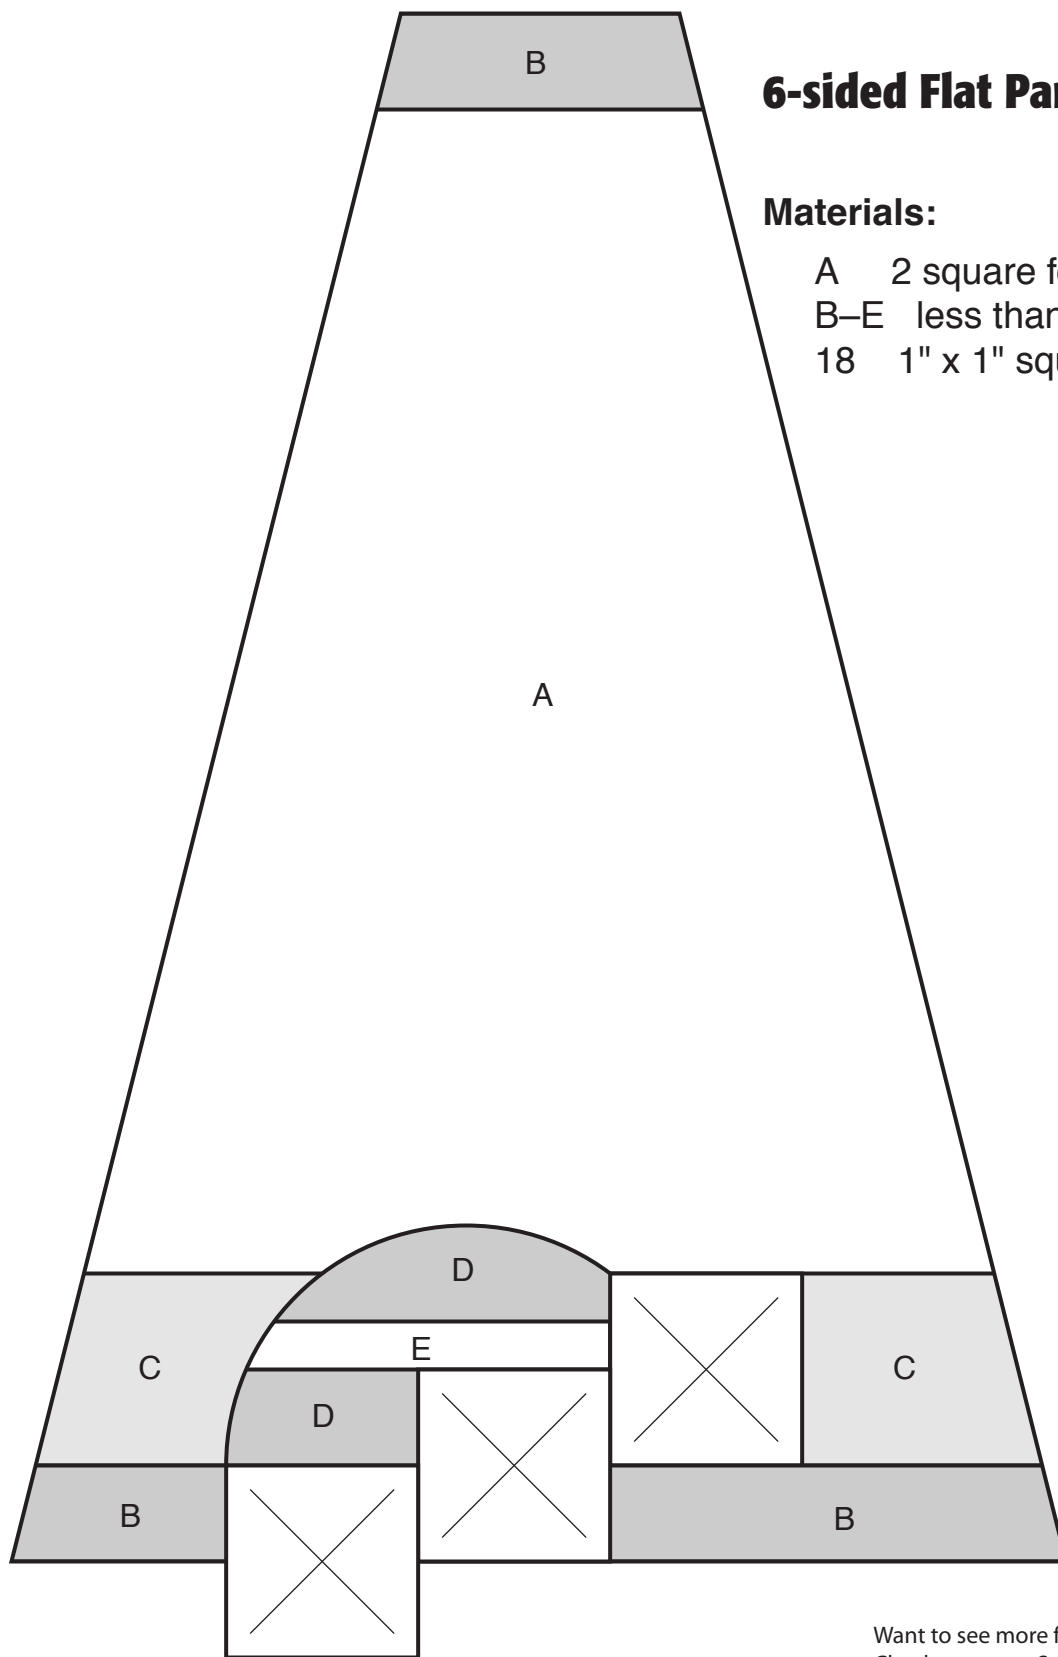

Stained Glass News

Project Patterns Issue #17

6-sided Flat Panel Lamp

Materials:

A 2 square feet

B-E less than 1 square foot of each

18 1" x 1" square bevels