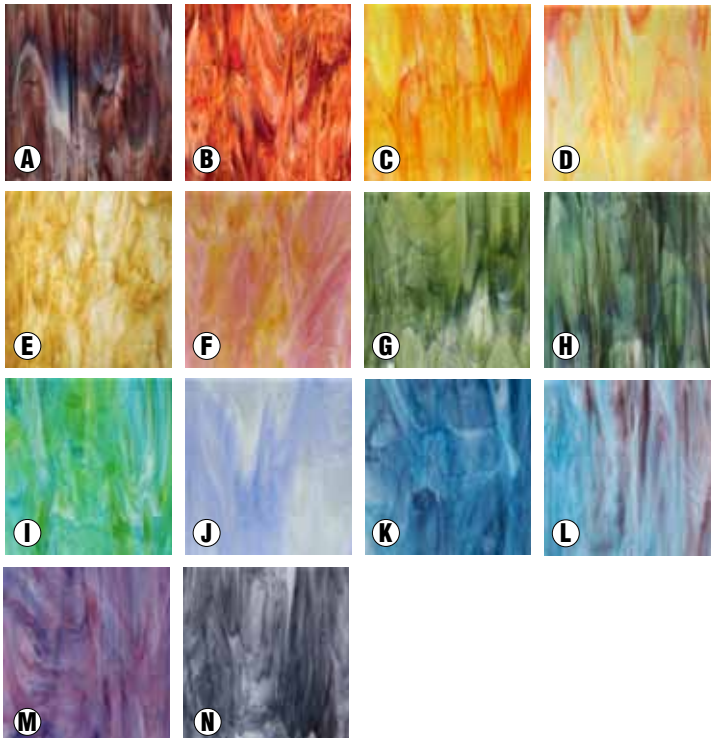

Order Your In-Stock Glass at DelphiGlass.com for Fast Shipping

ITEM#	DESCRIPTION	AVAILABILITY
A. S3392	Light Blue and White Wispy	Pre-Order
B. S134H	Medium Blue Transparent Hammered	Pre-Order
C. S3376	Dark Blue and White Translucent	Pre-Order
D. S3396	Dark Blue and White Wispy	Pre-Order
E. S83896	Navy Blue and White Wispy	Pre-Order
F. S83894	Steel Blue and White Wispy	Pre-Order

Purples

ITEM#	DESCRIPTION	AVAILABILITY
A. S84371	Pale Lavender and White Translucent	Pre-Order
B. S3471	Pale Purple and White Translucent	Pre-Order
C. S84392	Grape and White Wispy	In-Stock
D. S3492	Light Purple and White Wispy	Pre-Order
E. S83492	Violet and White Wispy	Pre-Order
F. S6417	Purple, Amber and White Translucent	Pre-Order
G. S3496	Dark Purple and White Wispy	In-Stock

Grays

ITEM#	DESCRIPTION	AVAILABILITY
A. S3852	White and Light Gray Opal	Pre-Order
B. S3891	Pale Gray and White Wispy	Pre-Order
C. S3872	Gray and White Translucent	Pre-Order

Pearl Opals

ITEM#	DESCRIPTION	AVAILABILITY
A. S60585	Sierra Red: Clear, White, Burgundy	In-Stock
B. S605183	Autumn Flame: Clear, White, Ruby Red	Pre-Order
C. S607683	Inferno: Clear, White, Orange, Yellow	Pre-Order
D. S606783	Mimosa: Clear, White, Lemon, Orange	Pre-Order
E. S601183	Golden Honey: Clear, Amber	Pre-Order
F. S606981	Harmony: Clear, White, Pink, Yellow	Pre-Order
G. S602282	Congo: Clear, White, Olive, Moss	Pre-Order
H. S602186	Rain Forest: Clear, White, Green, Brown	In-Stock
I. S602383	Aqua Lime: Clear, White, Aqua, Lime	Pre-Order
J. S60381	Blue Skies: Clear, White, Light Blue	Pre-Order
K. S603383	Blue Yonder: Clear, White, Navy, Aqua	In-Stock
L. S603483	Aqua Rose: Clear, White, Aqua, Rose	In-Stock
M. S609386	Indigo Pink: Clear, White, Indigo, Pink	In-Stock
N. S60098	Thunderhead: Clear, White, Black	Pre-Order