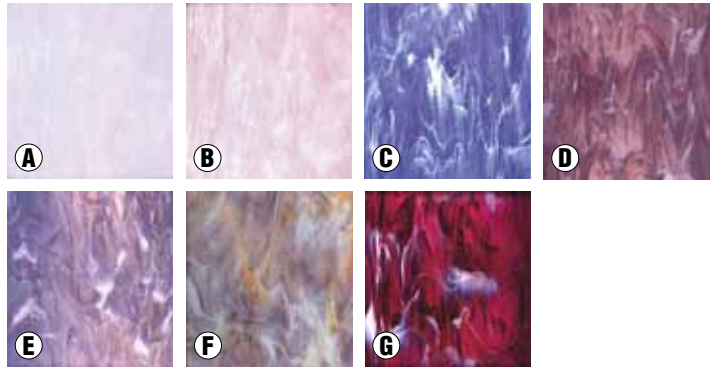

Blues

ITEM#	DESCRIPTION	AVAILABILITY
A. S83872	Colonial Blue and White Translucent	Pre-Order
B. S3371	Pale Blue and White Translucent	Pre-Order
C. S3391	Pale Blue and White Wispy	Pre-Order
D. S3352	White and Light Blue Opal	Pre-Order
E. S6337	Sky Blue, Dark Blue and White Translucent	Pre-Order
F. S83351	White and Sky Blue Opal	Pre-Order
G. S83391	Sky Blue and White Wispy	Pre-Order
H. S83393	Deep Aqua and White Wispy	Pre-Order

Returning Spectrum® Glass

Pre-Order returning Spectrum® to be first in line!

Visit DelphiGlass.com or
Call 800-248-2048 for Pricing

Artist: Andrea Kelter.
From Delphi's Online Artist Gallery.

Blues (continued)

Order Your In-Stock Glass at DelphiGlass.com for Fast Shipping

ITEM#	DESCRIPTION	AVAILABILITY
A. S3392	Light Blue and White Wispy	Pre-Order
B. S134H	Medium Blue Transparent Hammered	Pre-Order
C. S3376	Dark Blue and White Translucent	Pre-Order
D. S3396	Dark Blue and White Wispy	Pre-Order
E. S83896	Navy Blue and White Wispy	Pre-Order
F. S83894	Steel Blue and White Wispy	Pre-Order

Purples

ITEM#	DESCRIPTION	AVAILABILITY
A. S84371	Pale Lavender and White Translucent	Pre-Order
B. S3471	Pale Purple and White Translucent	Pre-Order
C. S84392	Grape and White Wispy	In-Stock
D. S3492	Light Purple and White Wispy	Pre-Order
E. S83492	Violet and White Wispy	Pre-Order
F. S6417	Purple, Amber and White Translucent	Pre-Order
G. S3496	Dark Purple and White Wispy	In-Stock