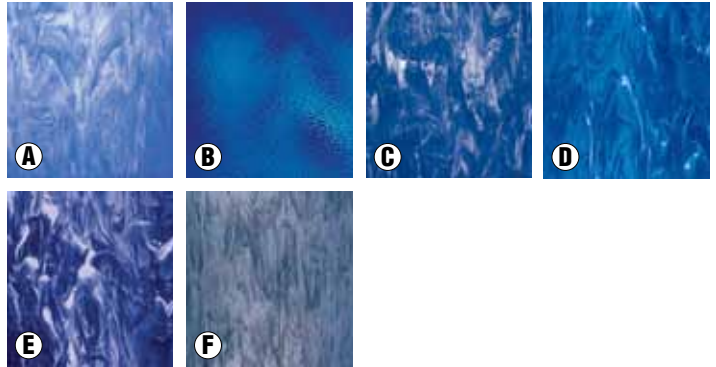

Returning Spectrum® Glass

Pre-Order returning Spectrum® to be first in line!

Visit DelphiGlass.com or
Call 800-248-2048 for Pricing

Artist: Andrea Kelter.
From Delphi's Online Artist Gallery.

Blues (continued)

Order Your In-Stock Glass at DelphiGlass.com for Fast Shipping

ITEM#	DESCRIPTION	AVAILABILITY
A. S3392	Light Blue and White Wispy	Pre-Order
B. S134H	Medium Blue Transparent Hammered	Pre-Order
C. S3376	Dark Blue and White Translucent	Pre-Order
D. S3396	Dark Blue and White Wispy	Pre-Order
E. S83896	Navy Blue and White Wispy	Pre-Order
F. S83894	Steel Blue and White Wispy	Pre-Order

Purples

ITEM#	DESCRIPTION	AVAILABILITY
A. S84371	Pale Lavender and White Translucent	Pre-Order
B. S3471	Pale Purple and White Translucent	Pre-Order
C. S84392	Grape and White Wispy	In-Stock
D. S3492	Light Purple and White Wispy	Pre-Order
E. S83492	Violet and White Wispy	Pre-Order
F. S6417	Purple, Amber and White Translucent	Pre-Order
G. S3496	Dark Purple and White Wispy	In-Stock

Grays

ITEM#	DESCRIPTION	AVAILABILITY
A. S3852	White and Light Gray Opal	Pre-Order
B. S3891	Pale Gray and White Wispy	Pre-Order
C. S3872	Gray and White Translucent	Pre-Order

Pearl Opals