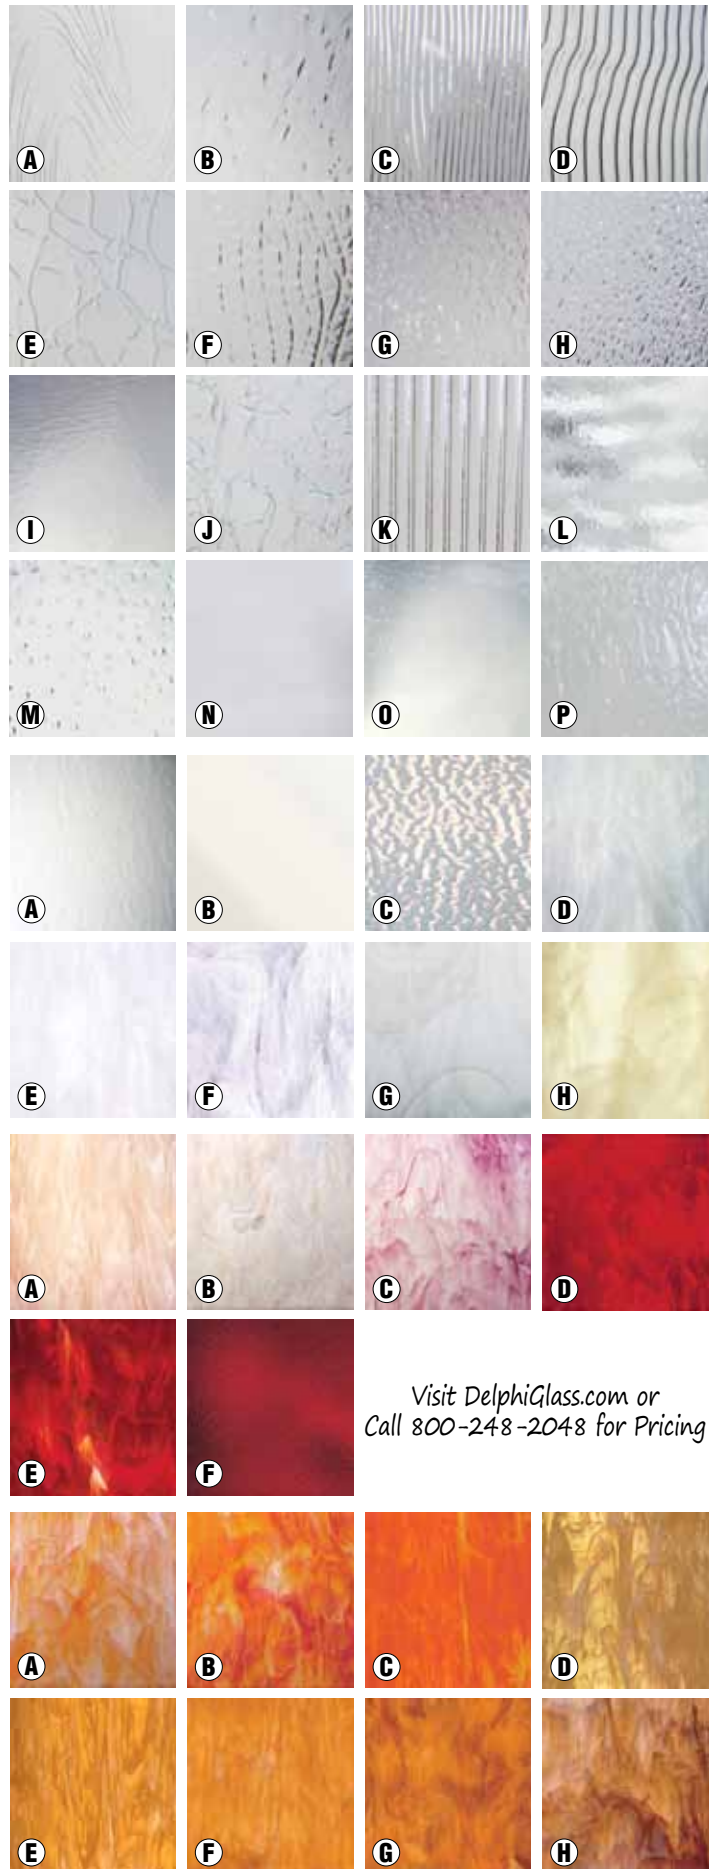

Ivorys and Whites

ITEM#	DESCRIPTION	AVAILABILITY
A. S200CC	White Corsica Opal	Pre-Order
B. S209	Crystal Opal	Pre-Order
C. S209FLE	Firelite White Opal	Pre-Order
D. S305	Clear and White Opal	Pre-Order
E. S307	Clear and White Translucent	Pre-Order
F. S308	Feather White Translucent	Pre-Order
G. S309	Clear and White Wispy	Pre-Order
H. S20161	Ivory Translucent	In-Stock

Pinks and Reds

ITEM#	DESCRIPTION	AVAILABILITY
A. S89181	Pink Champagne Semi-Wispy	In-Stock
B. S89161	Pink Champagne Opal	Pre-Order
C. S3951	White and Pink Opal	Pre-Order
D. S3591	Red and White Wispy	Pre-Order
E. S3571	Red and White Translucent	Pre-Order
F. S152G	Ruby Red Transparent Granite	Pre-Order

Oranges and Ambers

ITEM#	DESCRIPTION	AVAILABILITY
A. S3751	White and Orange Opal	Pre-Order
B. S6755	White and Orange-Red Opal	Pre-Order
C. S3791	Light Orange and White Wispy	In-Stock
D. S31902	Pale Amber and White Wispy	In-Stock
E. S3191	Light Amber and White Wispy	Pre-Order
F. S3171	Light Amber and White Translucent	Pre-Order
G. S3172	Medium Amber and White Translucent	Pre-Order
H. S3156	White and Dark Amber Opal	In-Stock

In-stock glass available as of print time.
Supplies are limited, order now for best availability.
Returning glass per Oceanside production schedule, subject to change.

Visit DelphiGlass.com or
Call 800-248-2048 for Pricing