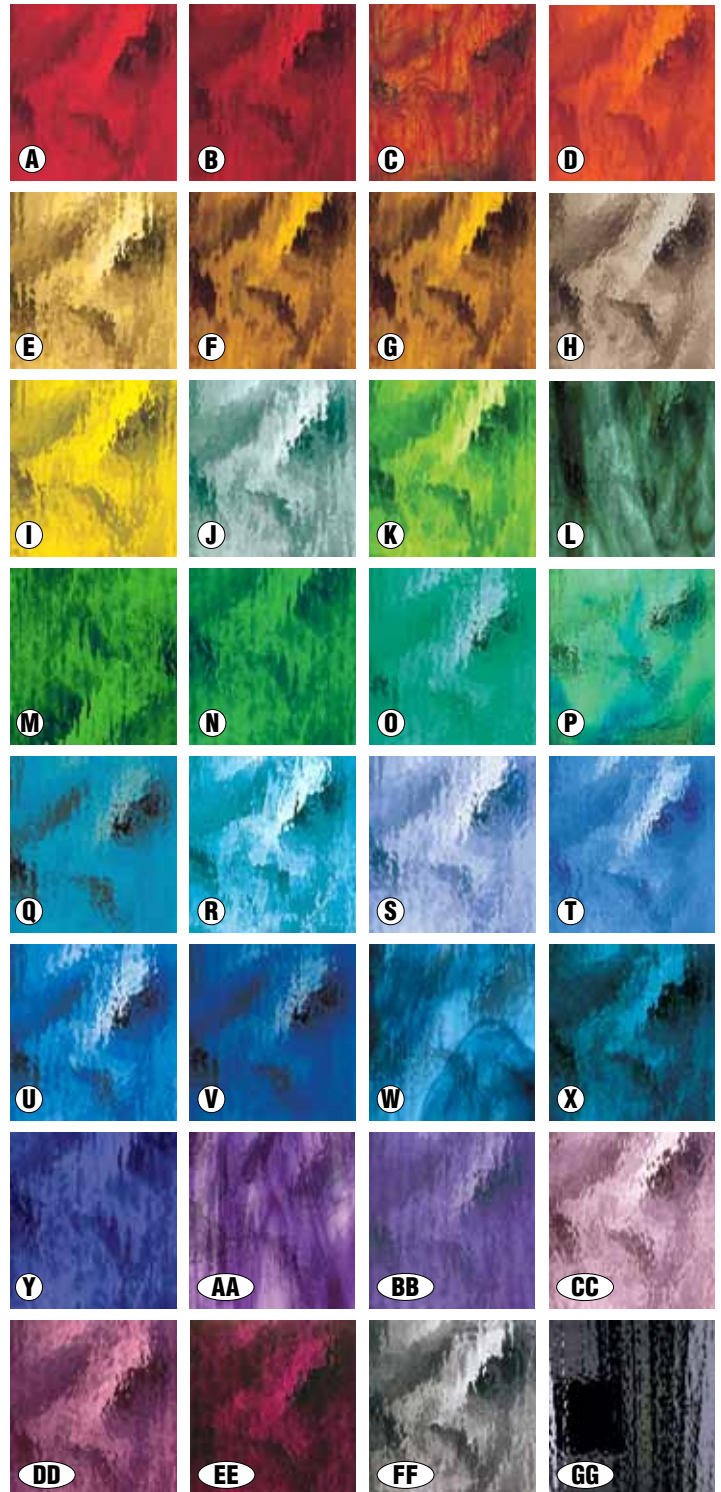

Visit DelphiGlass.com or
Call 800-248-2048 for Pricing

In-stock glass available as of print time.
Supplies are limited, order now for best availability.
Returning glass per Oceanside production schedule, subject to change.

800.248.2048 DelphiGlass.com