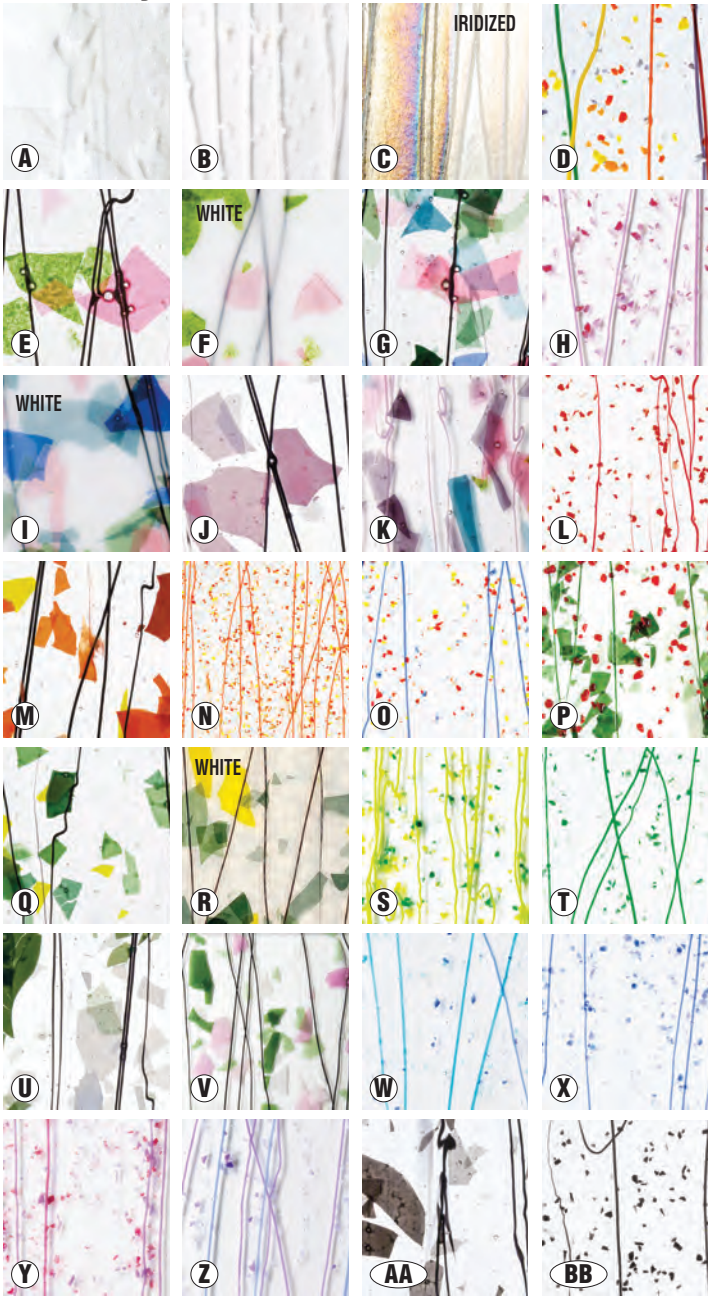

Bullseye Sheets - ALL 20% OFF

Handmade glass is one-of-a-kind. Images shown are examples. Visit DelphiGlass.com/Shipping for shipping details.

FREE TRUCK SHIPPING*

The Shipping is On Us! PLUS $300 OFF

Studio in a Box Fusing Kits

Fire successfully with the Delphi EZ-Pro Kiln, equipped with pre-programmed schedules to take the guesswork out of firing glass. Complete kit includes 15" kiln, fusing essentials, mold, fusible glass, dichroic and instruction book.

"Love!"

"Everything about this kiln is amazing!"
— Janice T., Batavia, NY

Up to A $2,350 Value! SAVE $350

ITEM#	DESCRIPTION	PRICE	SALE
STUDIO	Studio Kit - 90 COE	$2,299.95	$1,999.95
XSTUDIO	Studio Kit - 96 COE	2,299.95	1,999.95

*FREE SHIPPING in contiguous US. Truck ship. Details at DelphiGlass.com

Kiln is equipped with pre-set programs to take the guesswork out of firing glass.