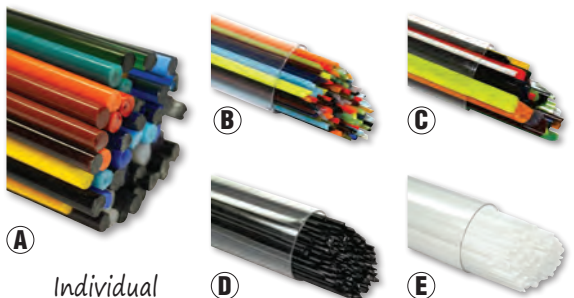

Individual
Colors at
DelphiGlass.com