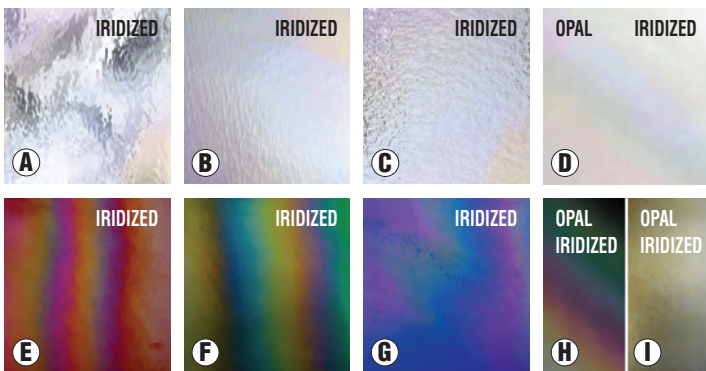

Images shown are examples.

Sheets cut in half to ship ground. Visit DelphiGlass.com/Shipping for details. Safe shipping guaranteed.

HOT DEAL

30% OFF

Y96 Iridized Glass Sale

Iridized glass gives off a rainbow of colors. Transparent unless otherwise noted. 96 COE.