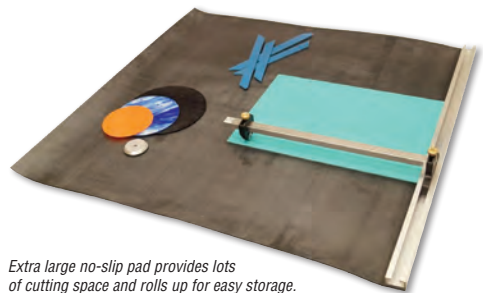

ITEM#	DESCRIPTION	PRICE	SALE
5438	Premium Bottle Cutter	\$139.95	\$114.95

Extra large no-slip pad provides lots of cutting space and rolls up for easy storage.

Safety Supplies

ITEM#	DESCRIPTION	PRICE
A. 5163	Economy Safety Glasses <i>Fits over prescription glasses.</i>	\$15.95
B. 17707	Tuff-Coat II Kevlar Gloves <i>Provides an excellent grip.</i>	26.95
C. 4822	Fingertip Grips - Set of 10 <i>5 sizes for a good fit.</i>	19.95