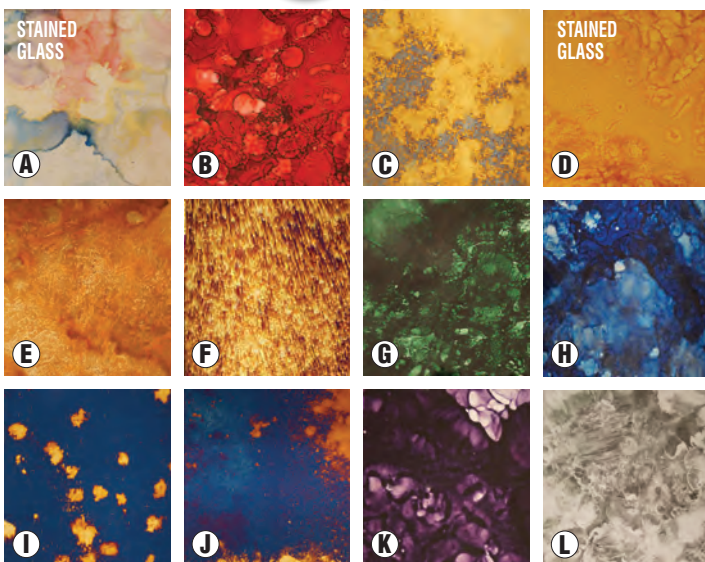

Images shown are examples. Boxing charges apply. Visit DelphiGlass.com/Shipping for details. Safe shipping guaranteed.

Orders DelphiGlass.com