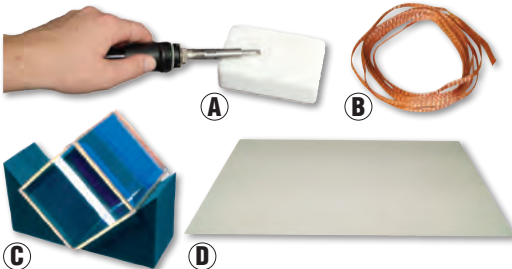

Not shippable by air or internationally. Visit DelphiGlass.com/Shipping for details.

Soldering Must-Haves

ITEM#	DESCRIPTION	PRICE
A. 5004	Tinning Block - 1/2 lb <i>Cleans soldering iron tips.</i>	\$15.95
B. 8251	Solder Wick - 5 feet <i>Use to remove excess solder.</i>	17.95
C. 54214	The Handy Wedge - Set of 2 <i>Holds pieces for soldering.</i>	27.95
D. 92501	Soldering Mat, 24" x 16" <i>Heat resistant up to 500°F.</i>	36.95