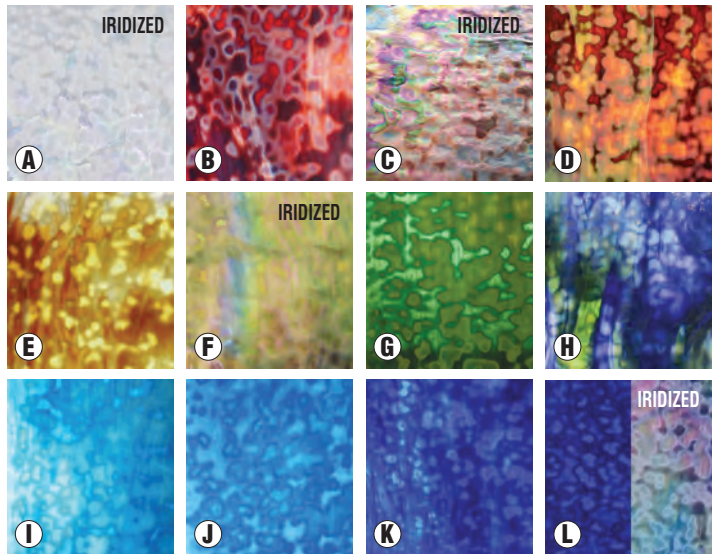

Youghioheny Oceana Sale

23 Colors 25% OFF
at DelphiGlass.com

ITEM#	MEDIUM 9" x 14" SALE	LARGE 14" x 18" SALE
A. OC390I	$19.95	$39.85
B. OC363	17.95	34.95
C. OC714I	19.95	39.85
D. OC600	17.95	34.95
E. OC619	17.95	34.95
F. OC627I	19.95	39.85
G. OC628	17.95	34.95
H. OC706	17.95	34.95
I. OC620	17.95	34.95
J. OC30I	17.95	34.95
K. OC608	17.95	34.95
L. OC302	17.95	34.95
OC302I	19.95	39.85