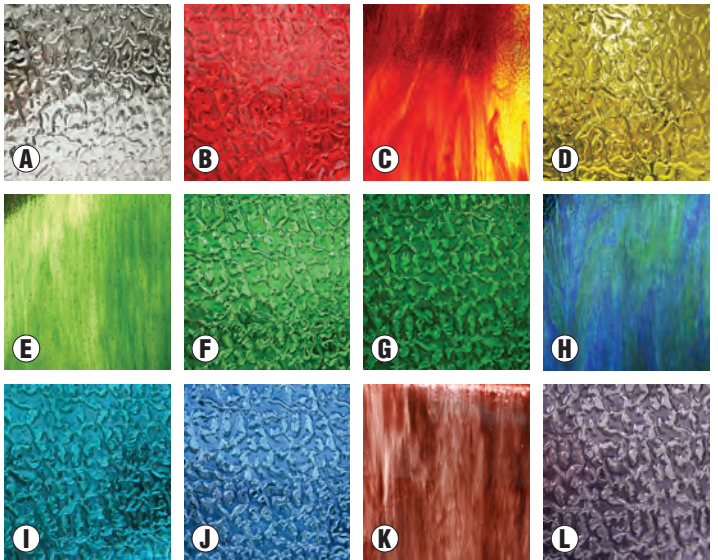

HOT DEAL

Van Gogh Metallic Finish Glass Sale

Stunning, golden flecked with backing like mirror. Not for fusing.
46 Colors - ALL 30% OFF
DelphiGlass.com/VanGogh

ITEM#	PIECE 12" x 12"	SALE
A. VGS10	$16.95	$11.75
B. VG790	17.95	11.95
C. VG690	17.95	11.95
D. VG810	17.95	11.95
E. VG189	16.95	11.75
F. VG710	17.95	11.95
G. VG360	16.95	11.75
H. VG610R	24.95	16.95
I. VG230	16.95	11.75
J. VG300	16.95	11.75
K. VG350	16.95	11.75
L. VG450	16.95	11.75
M. VG500	16.95	11.75
N. VG568	16.95	11.75
O. VG560	16.95	11.75
P. VG590	17.95	11.95

SALE - 25% OFF
Silver Coated Glass

Delphi Superior Chromacoats Sale

ITEM#	MEDIUM 10" x 16" SALE	LARGE 16" x 20" SALE
A. DC01	$10.95	$21.85
B. DC18	19.95	39.85
C. DC831	19.95	39.85
D. DC31	19.95	39.85
E. DC57	11.45	22.85
F. DC286	10.95	21.85
G. DC343	10.95	21.85
H. DC197	11.45	22.85
I. DC190	11.45	22.85
J. DC338	10.95	21.85
K. DC67	11.45	22.85
L. DC218	10.95	21.85

Images are examples.
Boxing charges apply. Details at
DelphiGlass.com/Shipping

MOSAICS