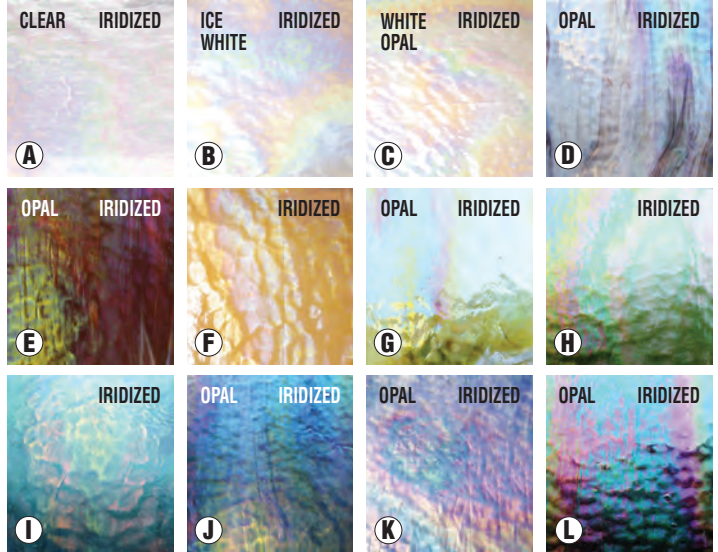

Truck shipment only. Visit DelphiGlass.com/Shipping for details.

Favorite Irids
ALL 25% OFF

Youghioheny Iridized Glass Sale

ITEM#	MEDIUM 12" x 12" SALE	LARGE 18" x 24" SALE
A. Y800HSI	\$17.45	\$51.95
B. Y1000SI	19.95	58.95
C. Y1000HI	17.45	51.95
D. Y1313HI	17.45	51.95
E. Y2021HI	29.95	88.95
F. Y5002SI	19.95	58.95
G. Y1025HI	17.45	51.95
H. Y4500SI	19.95	58.95
I. Y6600SI	19.95	58.95
J. Y6064HI	17.45	51.95
K. Y1006HI	17.45	51.95
L. Y333HSI	17.45	51.95