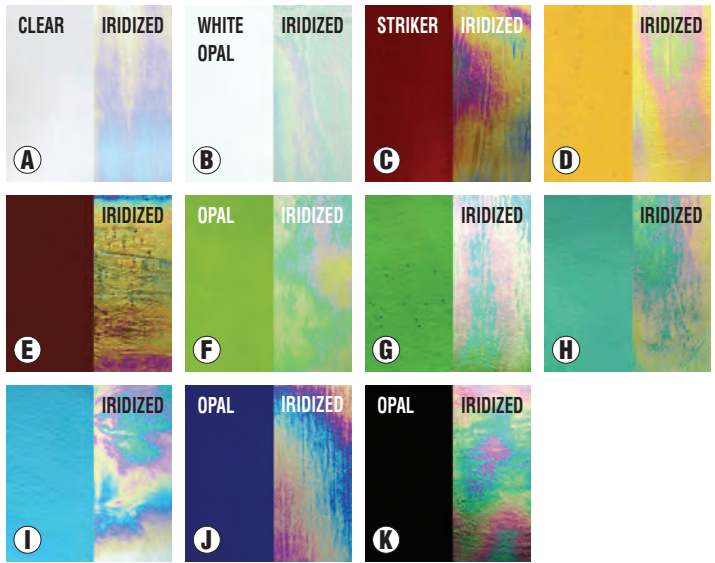

HOT DEAL

30% OFF

Y96 Iridized Glass Sale

Iridized glass gives off a rainbow of colors. Transparent unless otherwise noted. 96 COE.

ITEM#	MEDIUM 12" x 12" SALE	LARGE 18" x 24" SALE
A. Y80096I	$16.95	$49.95
B. 100096I	16.95	49.95
C. Y90096I	33.95	99.95
D. Y25096I	16.95	49.95
E. Y20296I	20.95	62.85
F. 450096I	16.95	49.95
G. Y40096I	16.95	49.95
H. Y40696I	16.95	49.95
I. Y60696I	16.95	49.95
J. 600096I	16.95	49.95
K. Y73796I	16.95	49.95