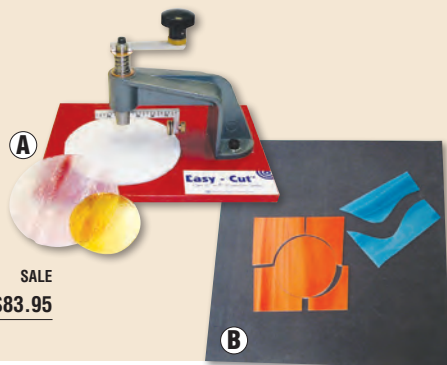

Artists Love These Pliers
See Roy Test Them Out
at DelphiGlass.com

Rotate the flex plate to tackle inside curves.

Ergonomic handle can be used for right or left handed artists.

ITEM#	DESCRIPTION	PRICE	SALE
54277	Brier Running Pliers	\$99.95	\$89.95

3

HOT DEAL

Easy-Cut Lens Cutter and Mat

Cut precise circles from 3/8" to 5" diameter. Comes with 3-wheel cutting head. Small and easy to store. Use with a Rubber Mat to secure glass while scoring for clean breaks on inside cuts.

Perfect Circles, Every Time

ITEM#	DESCRIPTION	PRICE	SALE
A. 7991	Easy-Cut Lens Cutter	\$119.95	\$83.95
B. 5135	Rubber Mat, 11-3/4" sq	35.95	

A

B

4

Protect Your Fingers for Safety and Comfort

Grinder Helpers