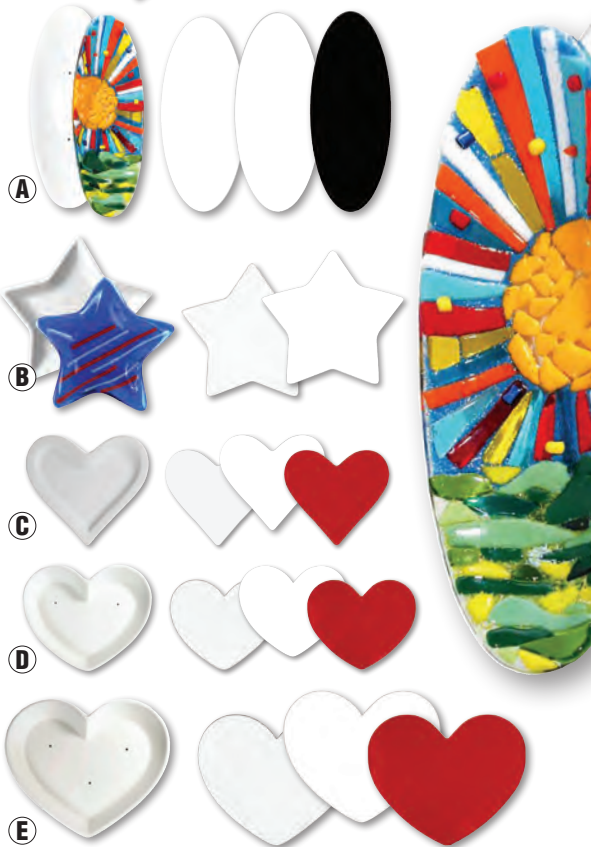

NEW White is the perfect base for projects.