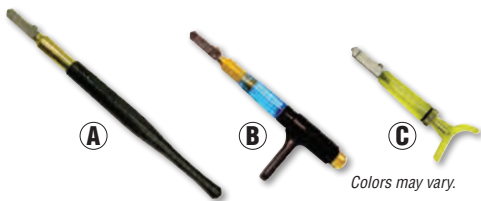

Cutting Videos at
[YouTube.com/DelphiGlass](https://www.youtube.com/DelphiGlass)

Colors may vary.

Outlasts Other Cutters
by Up to 25 Times

Premium Toyo Supercutters

ITEM#	DESCRIPTION	PRICE
A. 5104	Dry Wheel	$28.95
B. 5200	Custom-Grip	42.95
C. 5103	Thomas-Grip	32.95