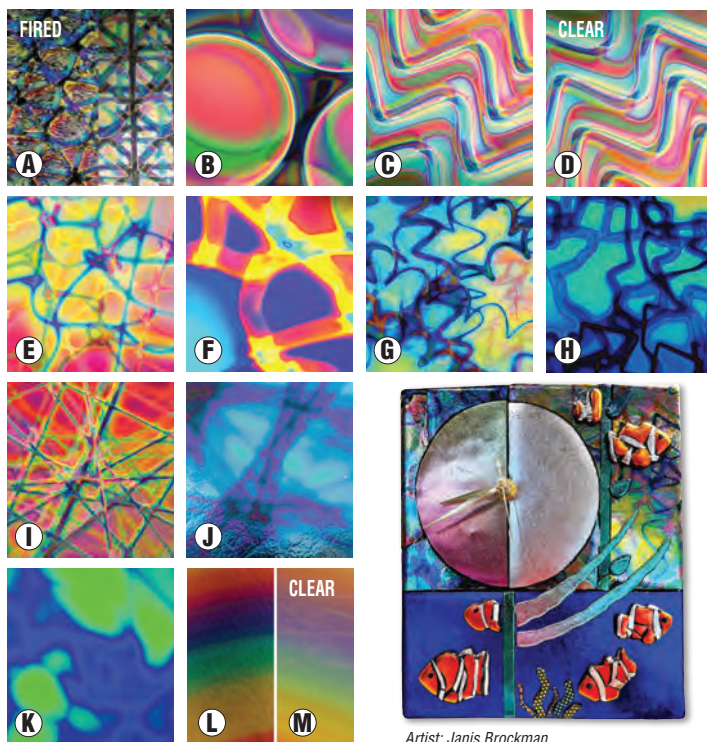

Artist: Janis Brockman

ALSO ON SALE IN 90 COE.

When ordering, replace the "X" at the beginning of the item number with a "9".