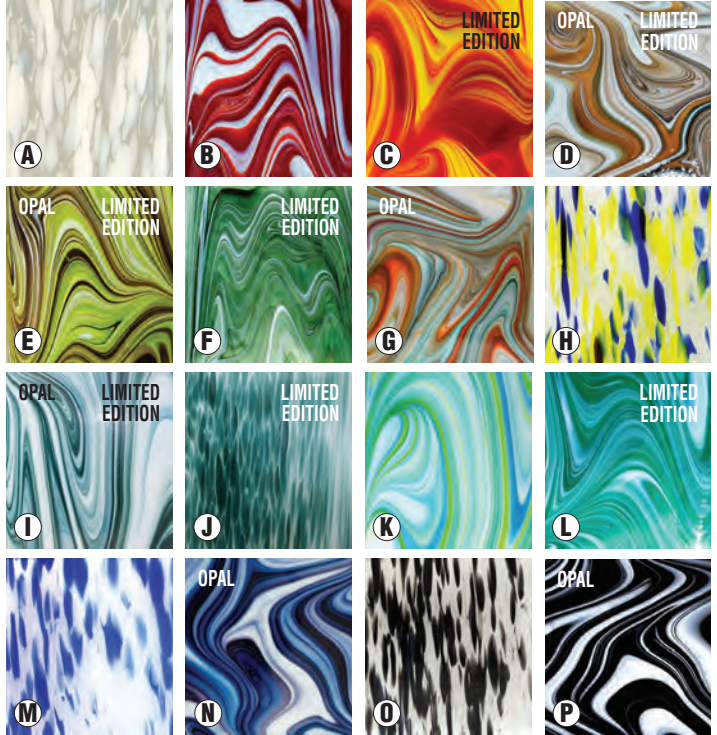

Annual Glass Sale Going on NOW

SALE - ALL 25% OFF

Oceanside Fusible Basics Sale - 96 COE

ITEM#	DESCRIPTION	MEDIUM 12" x 12" SALE	SHEET 24" x 24" SALE
X100ICE	Icicle Clear	$10.75	$42.95
X1002ICE	Icicle Clear - 2mm	10.75	42.95
X100	Clear	16.85	66.95
X100CC	Crystal Clear	18.95	74.95
X200	White	14.65	57.95
X2002M	White - 2mm	16.85	66.95
X1009	Black	18.95	74.95
X10092M	Black - 2mm	18.95	74.95

Sheets cut in half to ship ground.

SALE - ALL 25% OFF

Oceanside Specialty Glass Sale

Patterns on transparent unless noted. 96 COE.

ITEM#	MEDIUM 12" x 12" SALE	SHEET 24" x 24" SALE
A. X4107	$21.95	$86.95
B. X3551	21.95	86.95
C. XFRAC	21.95	86.95
D. XFRBV*	18.95	74.95
E. XFRDB*	18.95	74.95
F. XFRSF	18.95	74.95
G. XFRSW	18.95	74.95
H. X436176	21.95	86.95
I. XFRJG	21.95	86.95
J. XFRST	21.95	86.95
K. X62352	18.95	74.95
L. XFRAU*	21.95	86.95
M. X43176	21.95	86.95
N. X63452	18.95	74.95
O. X4001SF	21.95	86.95
P. X30059	18.95	74.95

Sheets cut in half to ship ground.
*Limited Edition. While supplies last.

Best Sellers

Square Slumping Molds

Kiln wash before use.

80702 - $18.95

80703 - $18.95

80657 - $25.95

24652 - $17.95

UP TO 30% OFF

806148 - $35.95
SALE $24.95

80756 - $44.95
SALE $30.95

24662 - $41.95
SALE $28.95

24659 - $47.95
SALE $32.95

80423 - $78.95
SALE $54.95

HOT DEAL

Round Slumping Molds

Apply kiln wash before use.

4206 - $22.95
SALE $15.95

627440 - $35.95
SALE $24.95

80754 - $28.95
SALE $19.95

80429 - $37.95
SALE $25.95

80668 - $44.95
SALE $30.95

81162 - $77.95
SALE $53.95

7443 - $29.95
SALE $20.95

806188 - $89.95
SALE $62.95

4205 - $58.95
SALE $40.95