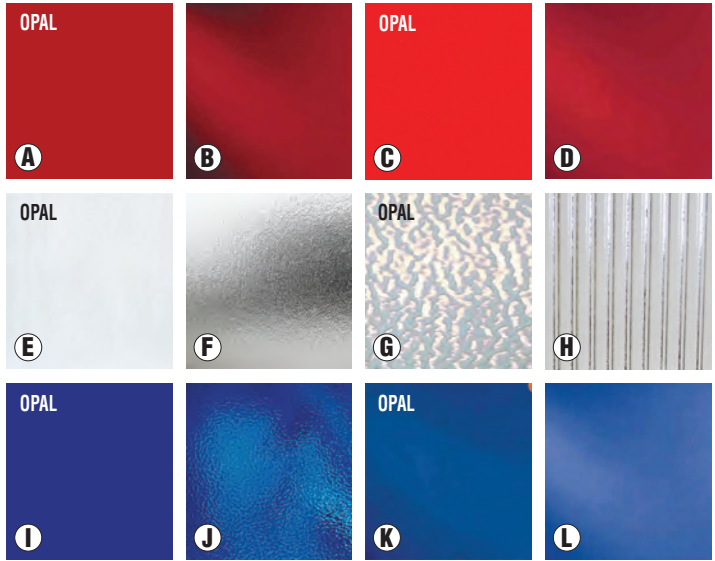

Grand Old Flag

Patriotic Oceanside Glass Sale

Transparent unless otherwise noted. 96 COE.

ITEM#	MEDIUM 12" x 12" SALE	SHEET 24" x 24" SALE
A. X25072	$21.95	$86.95
B. X152	21.95	86.95
C. X60602	21.95	86.95
D. X151	21.95	86.95
E. X209	18.95	74.95
F. X100SN	10.75	42.95
G. X209FL	18.95	74.95
H. X100QR	10.75	42.95
I. X23076	18.95	74.95
J. X134H	16.85	66.95
K. X136	16.85	66.95
L. X23072	18.95	74.95

Sheets cut in half to ship ground.

Premium 25mm German Faceted Jewels

More Sizes and Colors at DelphiGlass.com/Jewels

ITEM#	DESCRIPTION	PRICE
A. 5431	Red Round	$6.95
B. 64900	Red Square	7.95
C. 5430	Clear Round	5.95
D. 64960	Clear Square	6.95
E. 5433	Blue Round	6.95
F. 64920	Blue Square	6.95

Metric conversion: 25mm = approximately 1 inch.

HOT DEAL - 40% OFF EAGLE Patriotic Bevel Clusters

ITEM#	DESCRIPTION	PRICE	SALE
A. 443183	11" Eagle (26 pcs)	$64.95	$38.95
B. 63225	2-1/2" Stars (20 pcs)	7.95	
C. 63226	4-1/2" Stars (10 pcs)	9.95	
D. 69243	6" Barn Star (5 pcs)	11.95	
	69244	9" Barn Star (5 pcs)	17.95
E. 103809	10" V Mission Stand	35.95	

Sizes may vary slightly. Lay out bevels on pattern before cutting glass to adjust for small differences.