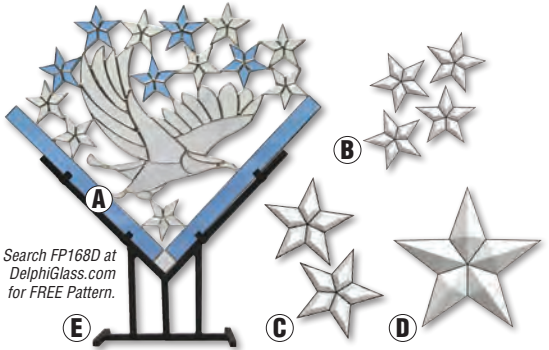

Search FP168D at DelphiGlass.com for FREE Pattern.