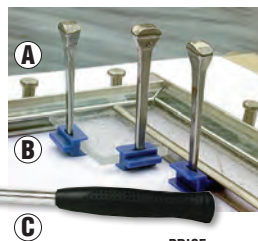

ITEM#	DESCRIPTION	PRICE
A. 5480	Horseshoe Nails	$14.95
B. 63902	Stop Blocks - 25 Pack	8.95
C. 5138	Glazing Hammer	15.95

Rolled Lead Came - 6 ft

Need just a piece or two? Single 6 ft strips are individually coiled for easy shipment and storage.

ITEM#	DESCRIPTION	PRICE
P5593	5/64" Round U "Hobby" Lead	$2.95
P5592	3/32" Flat U "Hobby" Lead	4.95
P5576	3/32" Round H Lead	6.95
P5577	1/8" Flat U Lead	5.95
P5590	5/32" Round H Lead	4.95
P5580	3/16" Round H Lead	6.95
P5588	3/16" Round U Lead	8.95
P5591	7/32" Round H Lead	8.95

For quantities of 6 pieces or less.