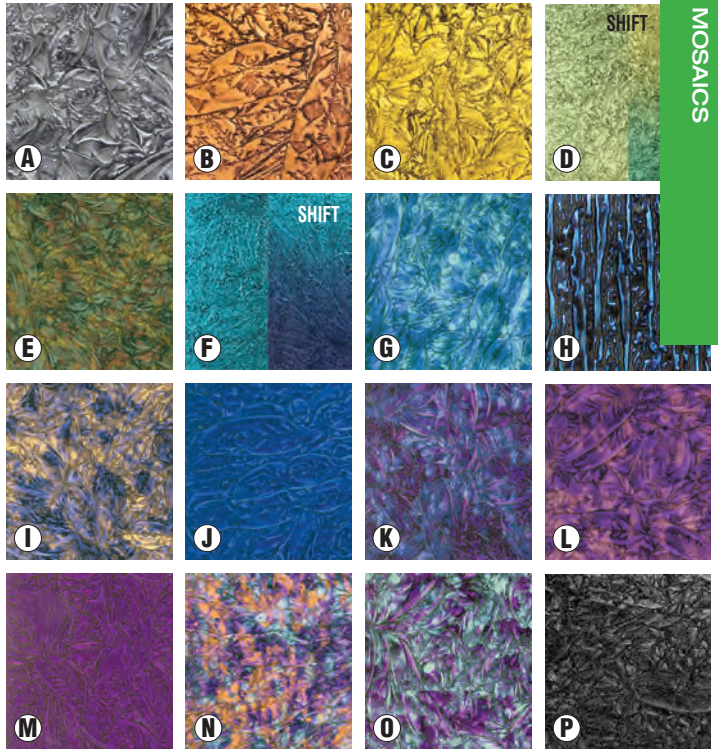

HOT DEAL

Van Gogh Metallic Finish Glass Sale

Stunning, golden flecked with backing like mirror. Not for fusing.
46 Colors - ALL 30% OFF
DelphiGlass.com/VanGogh

ITEM#	PIECE 12" x 12"	SALE
A. VGS10	$16.95	$11.75
B. VG790	17.95	11.95
C. VG690	17.95	11.95
D. VG810	17.95	11.95
E. VG189	16.95	11.75
F. VG710	17.95	11.95
G. VG360	16.95	11.75
H. VG610R	24.95	16.95
I. VG230	16.95	11.75
J. VG300	16.95	11.75
K. VG350	16.95	11.75
L. VG450	16.95	11.75
M. VG500	16.95	11.75
N. VG568	16.95	11.75
O. VG560	16.95	11.75
P. VG590	17.95	11.95

SALE - 25% OFF
Silver Coated Glass

Delphi Superior Chromacoats Sale

ITEM#	MEDIUM 10" x 16" SALE	LARGE 16" x 20" SALE
A. DC01	$10.95	$21.85
B. DC18	19.95	39.85
C. DC831	19.95	39.85
D. DC31	19.95	39.85
E. DC57	11.45	22.85
F. DC286	10.95	21.85
G. DC343	10.95	21.85
H. DC197	11.45	22.85
I. DC190	11.45	22.85
J. DC338	10.95	21.85
K. DC67	11.45	22.85
L. DC218	10.95	21.85

Images are examples.
Boxing charges apply. Details at
DelphiGlass.com/Shipping

MOSAICS