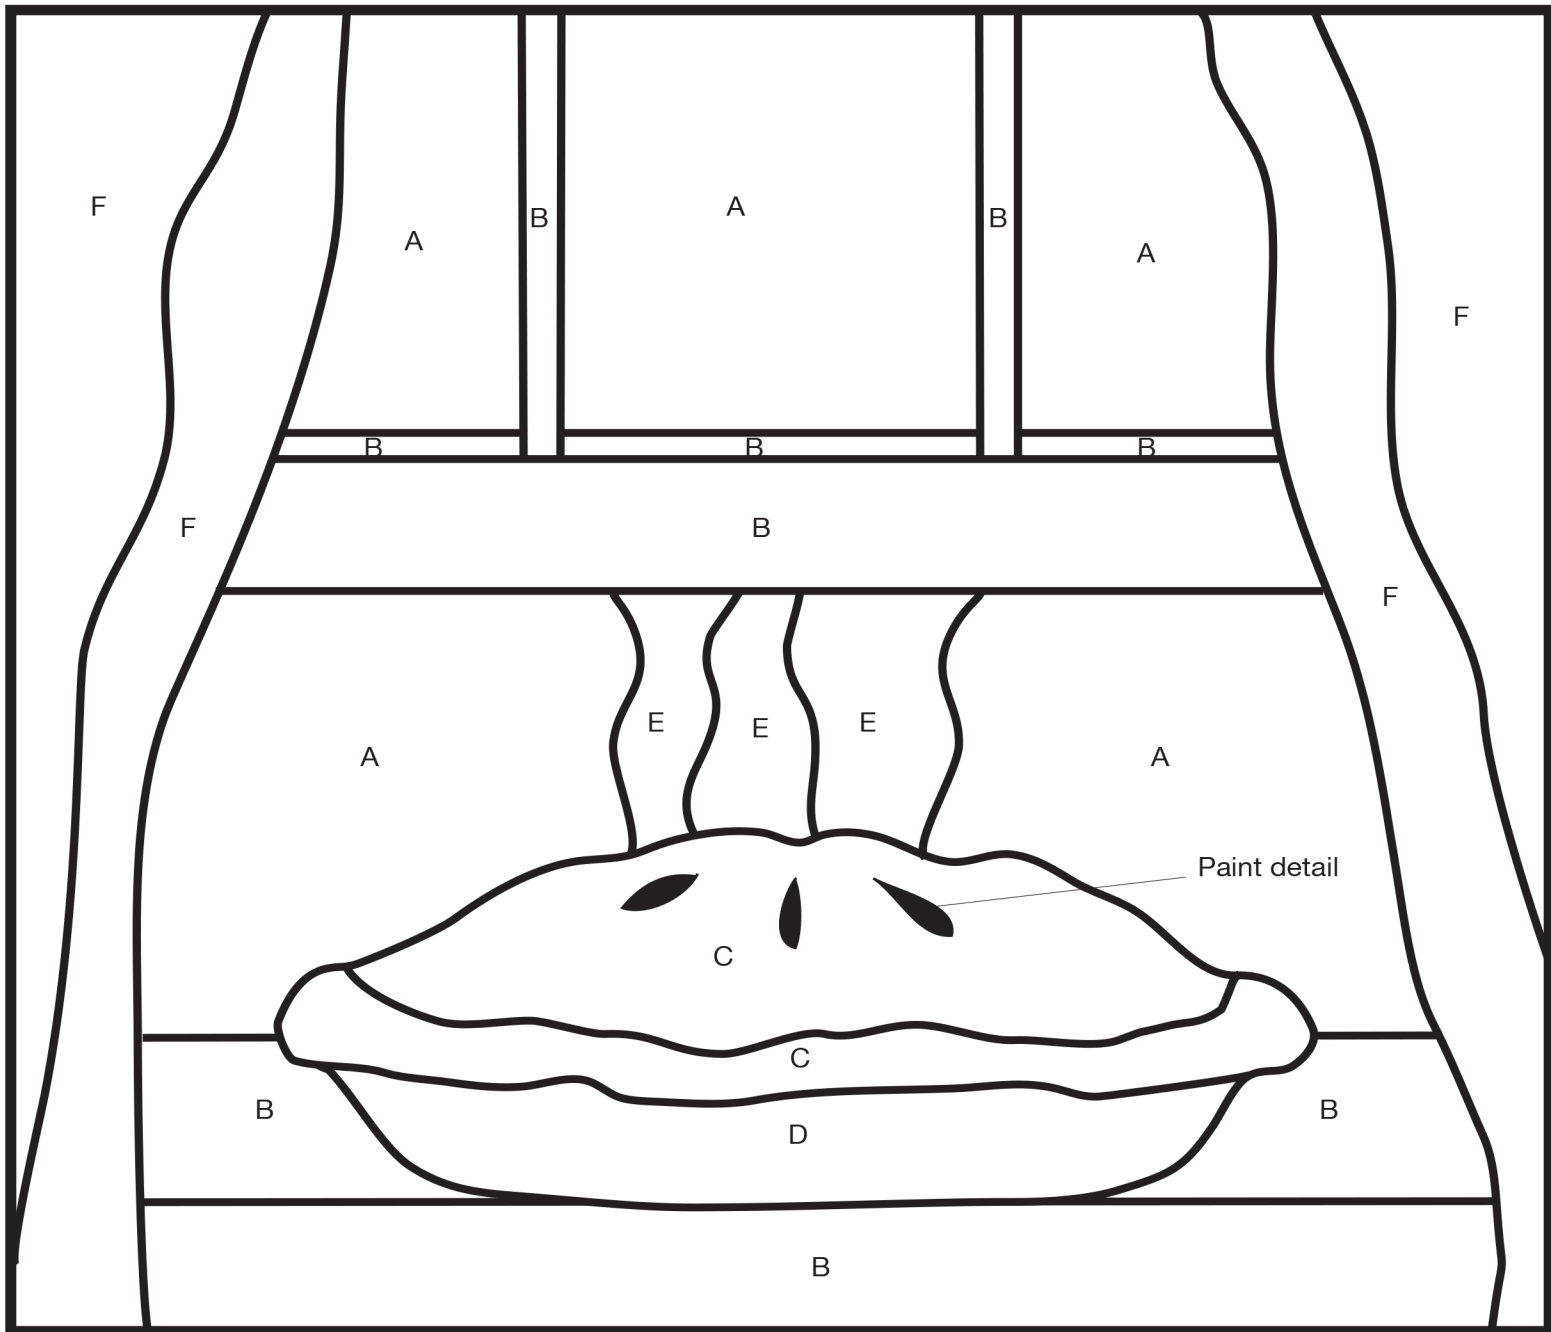

Farmhouse Window

Sara Peterson

Oceanside Glass Color Suggestions

- | | |
|-------------|----------------------------------|
| A. 100S-F | Clear Smooth Fusible |
| B. 200S-F | Solid White Opal Smooth Fusible |
| C. 315-1S-F | White/Light Amber Smooth Fusible |
| D. 357-1S-F | Red/White Smooth Fusible |
| E. 100SN-F | Clear Satin Fusible |
| F. 209FL-F | FireLight White Fusible |