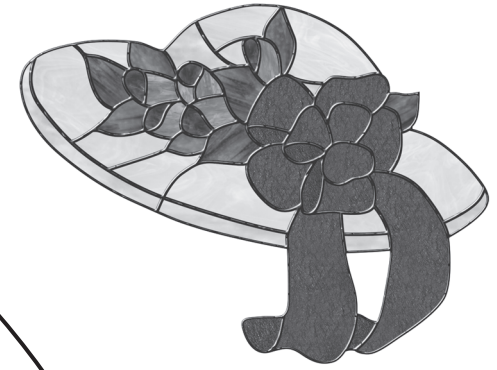

Stained Glass News

project pattern #99

Floral Hat by Debi Turner

glass
A-F < 1/2 square foot each