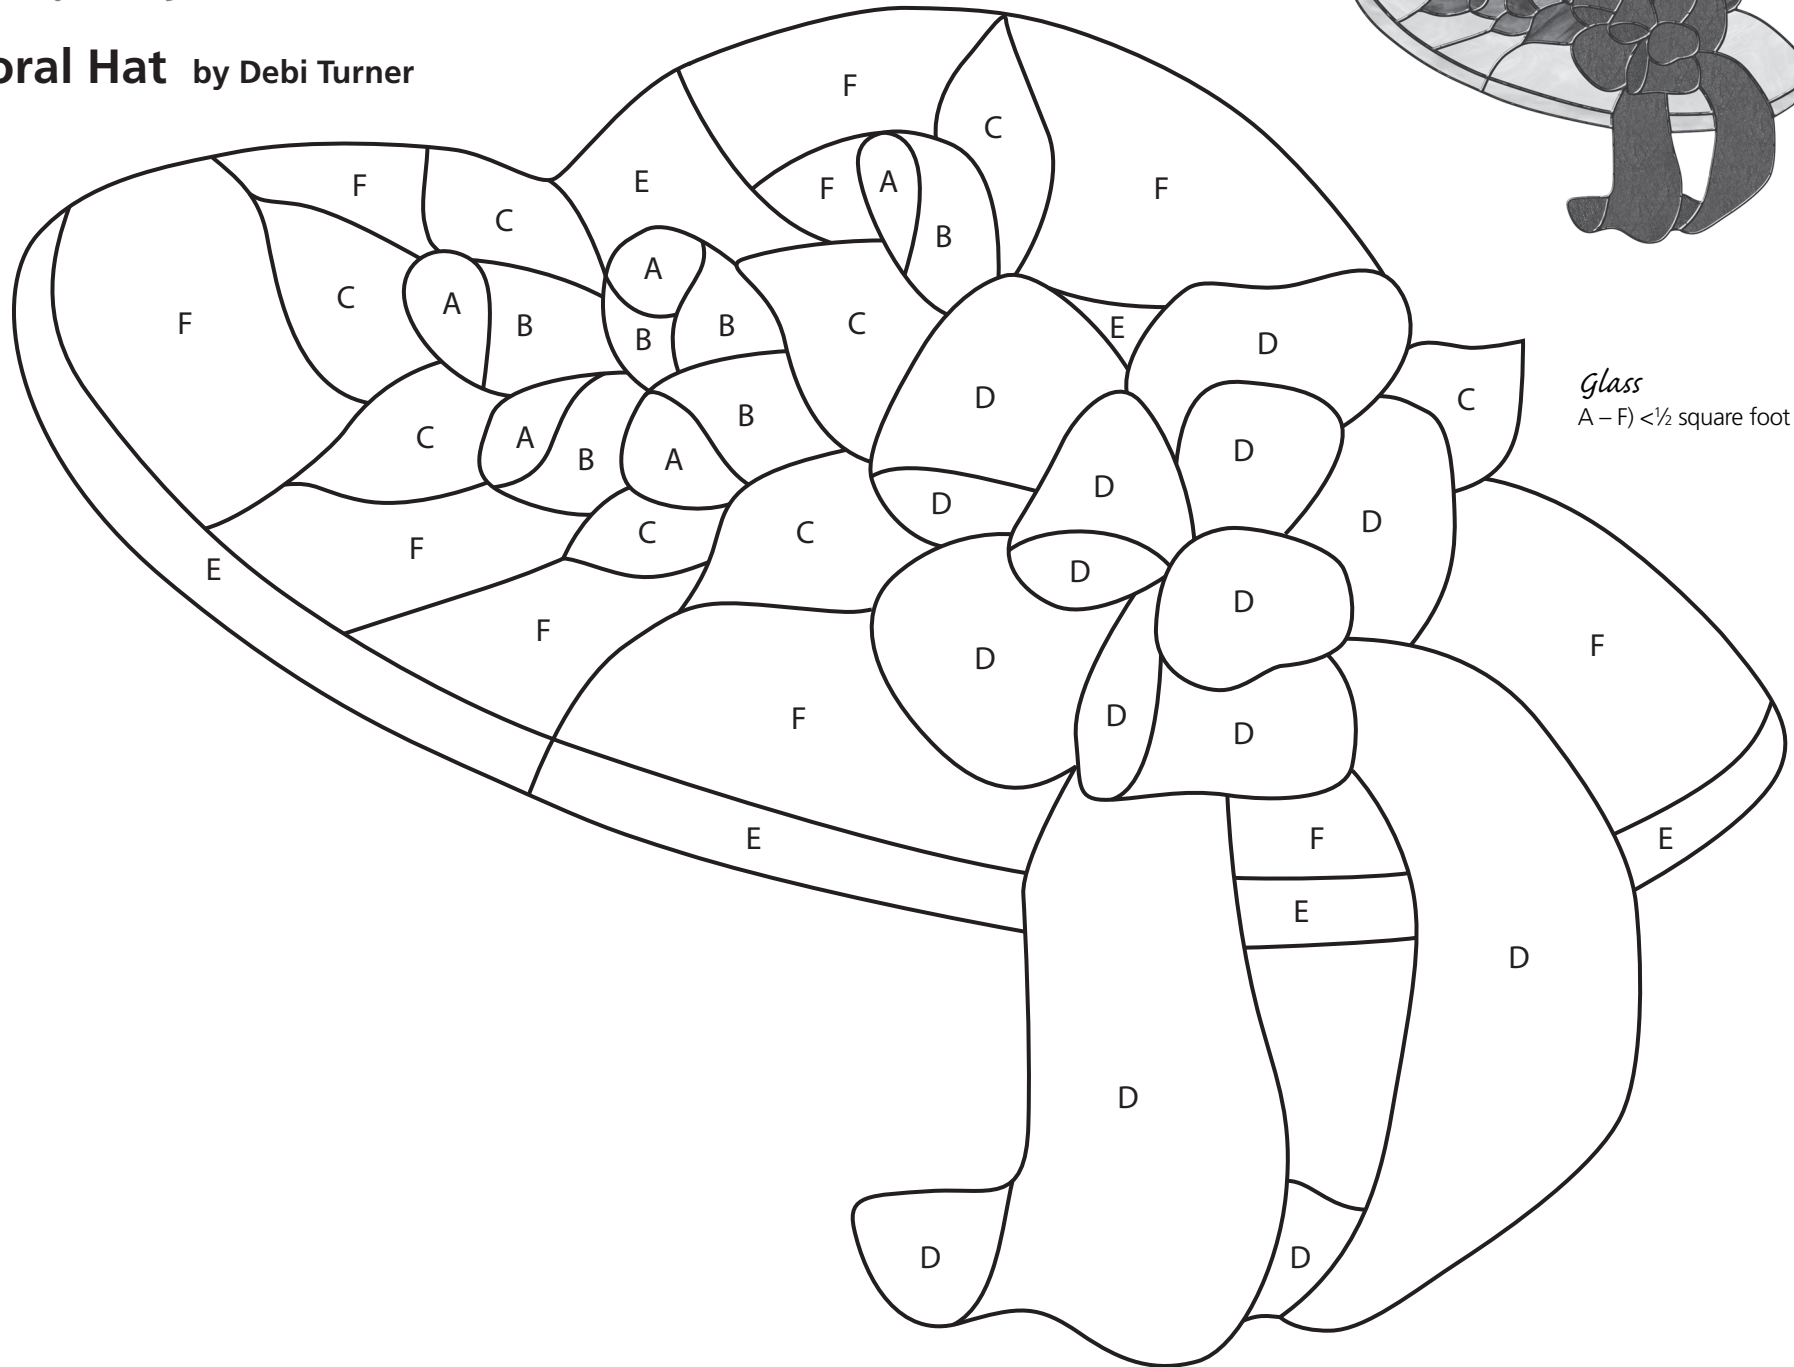

Stained Glass News

project pattern #99

Floral Hat by Debi Turner

glass
A-F < 1/2 square foot each