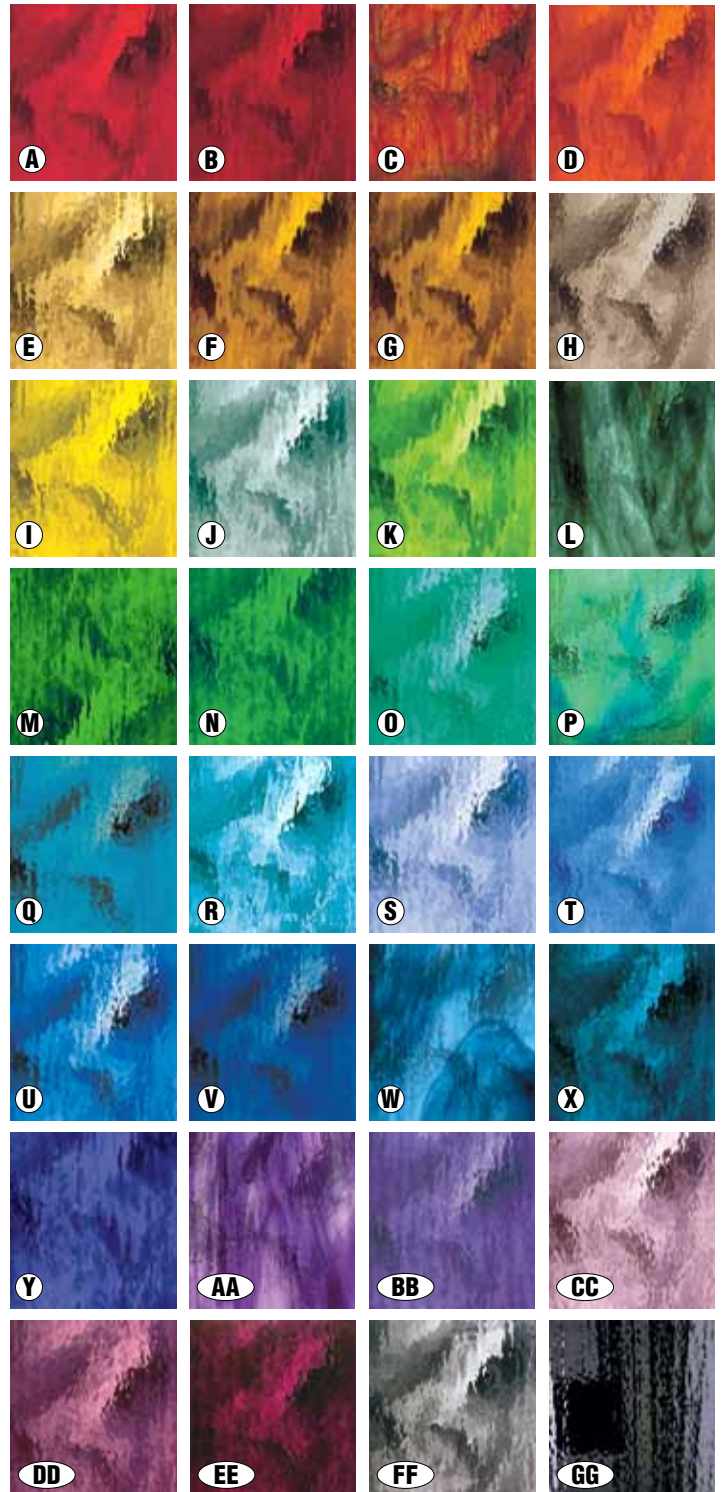

Visit DelphiGlass.com or
Call 800-248-2048 for Pricing

In-stock glass available as of print time.
Supplies are limited, order now for best availability.
Returning glass per Oceanside production schedule, subject to change.

800.248.2048 DelphiGlass.com